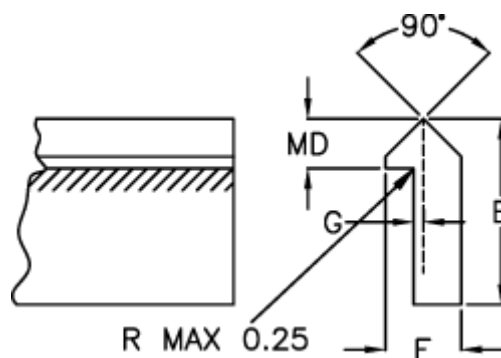

Data Sheet

Article number: 055643500

Description: Single edge track TS4 3500mm

Measures

E = 26.97

F = 11.09

G = 2.36

Kg/m = 1.630